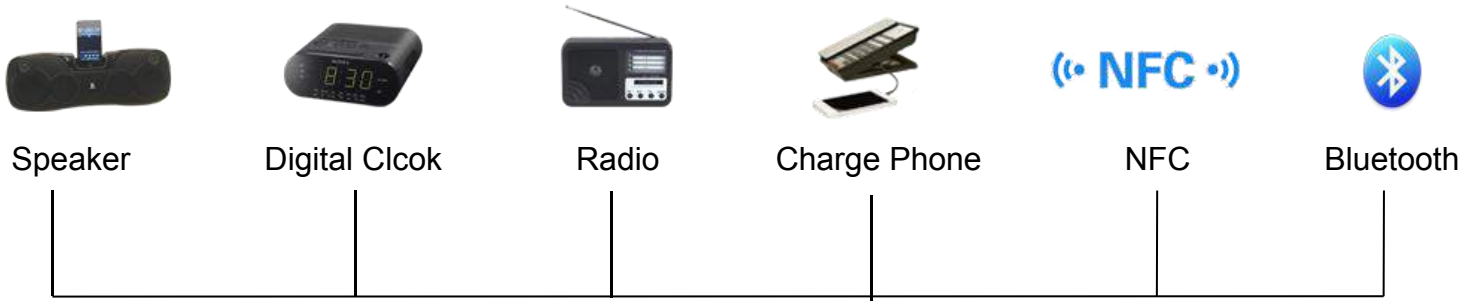

UNO Media 5

Bittel recently unveiled new generation multi-media centre called UM 5, which combines the essential features & functions required by hotels such as Bluetooth, NFC, charging station, radio, alarm clock and hotel phone in ONE. UM 5 adopts high-grade aluminum alloy faceplate with elegant acrylic panel to keep consistency with hotels' concept & style. Premium loudspeaker with impressive subwoofer performance is definitely comparable with other mainstream speakers. Up to 7 charging ports(4 USB smart charging ports & 1 MFC cable) can perfectly satisfy the charging demands for iDevice, Android and other portable devices. UM 5 brings major changes to hotels.

All devices integrated into ONE

UNOMedia 5

Special Features

High Quality Stereo Speakers

- High performance sound system brings the full audio experience to guests.
- Can also be used as high quality conference station.

Convenient Charging Function

- Patented Multi Function Cable provides multiple charging ports allowing guests to charge even if they left their charger at home.
- Four additional powerful USB charging ports.
- Extensive support for all brands of mobile devices, Apple, Android,

Specification

Dimension: 208x182x84(mm)

Handset cord: 3.66m.

Line cord: 2.0mm

Weight: 1400g

Color: Black,Silvery

Working Voltage: 24V~60V

Power Adaptor : 7.5V 3A